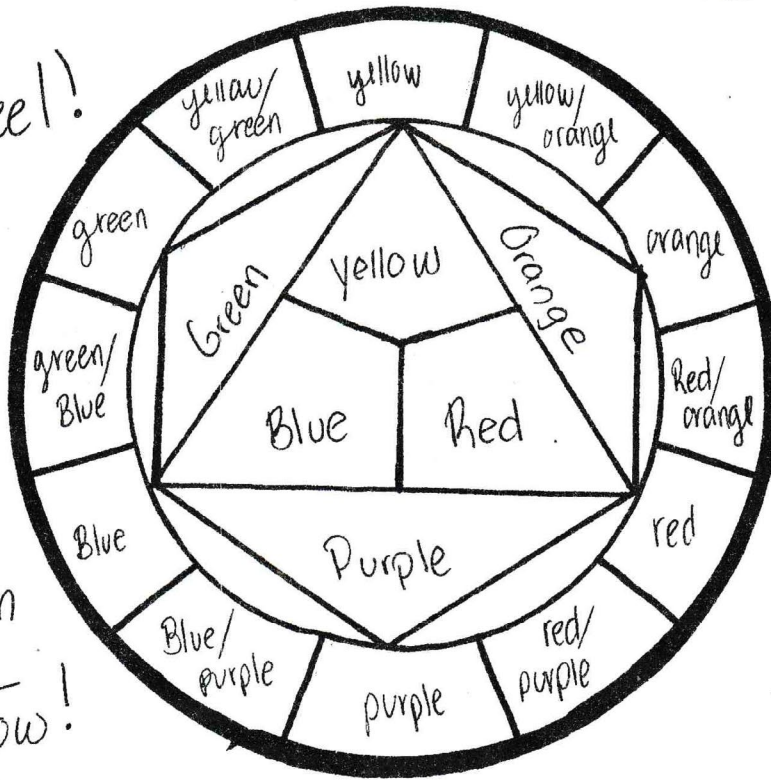

Name: \_\_\_\_\_

# COLOR theory

color is an Element of art!

This is a color wheel!

Every time I use a color, I am creating a color Scheme!

The most common color schemes are listed below!

Primary

I can make all other colors by mixing primary colors

Secondary

I can mix TWO primary colors to make a secondary color

Warm

All yellow, orange & red

Cool

All purple, blue, & green